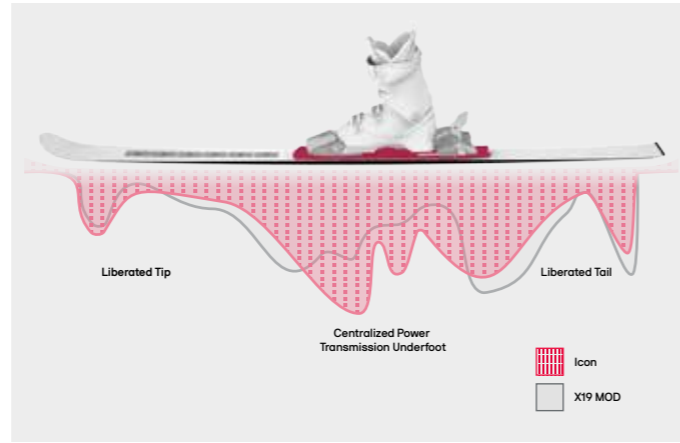

Sidewalls →

Dura Cap Sidewall

Sidewall from base to top sheet, for controlled power transmission and great edge grip. The rounded shape of the Dura Cap is a fantastic durability feature as it picks up fewer dents and dings.

Centralized Power Transfer →

A wider base plate and race mounting pattern strategically position the binding screws directly under the boot to centralize and optimize power transmission. Delivering immediate power underfoot while allowing for more reactivity and response throughout the entire length of the ski, Centralized Power Transfer enables the racer to be in better control of the ski throughout the turn – in every discipline and type of course setting.