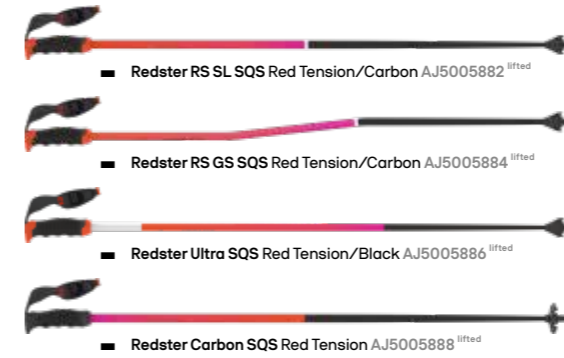

Redster →

■ Redster RS SL SQS Red Tension/Carbon AJ5005882 *lifted*
■ Redster RS GS SQS Red Tension/Carbon AJ5005884 *lifted*
■ Redster Ultra SQS Red Tension/Black AJ5005886 *lifted*
■ Redster Carbon SQS Red Tension AJ5005888 *lifted*