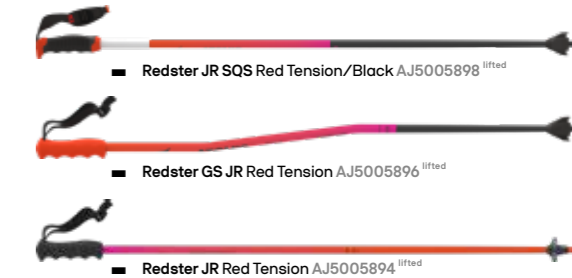

■ Toe Cap Set *Carry over*
1x S/1 x M/1 x L
AZE001640

Redster →

■ Redster RS SL SQS Red Tension/Carbon AJ5005882 *lifted*
■ Redster RS GS SQS Red Tension/Carbon AJ5005884 *lifted*
■ Redster Ultra SQS Red Tension/Black AJ5005886 *lifted*
■ Redster Carbon SQS Red Tension AJ5005888 *lifted*

■ Redster GS SQS Red Tension AJ5005900 *lifted*
■ Redster RS SQS Red Tension AJ5005890 *lifted*
■ Redster Red Tension AJ5005892 *lifted*
■ Toolless Hand Guard System Red AJ5005724 *carry over*

Redster JR →