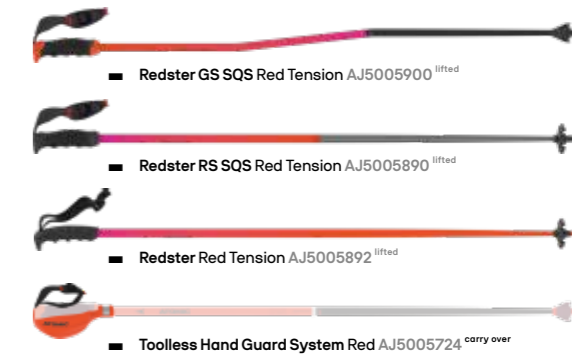

■ Redster GS SQS Red Tension AJ5005900 *lifted*
■ Redster RS SQS Red Tension AJ5005890 *lifted*
■ Redster Red Tension AJ5005892 *lifted*
■ Toolless Hand Guard System Red AJ5005724 *carry over*